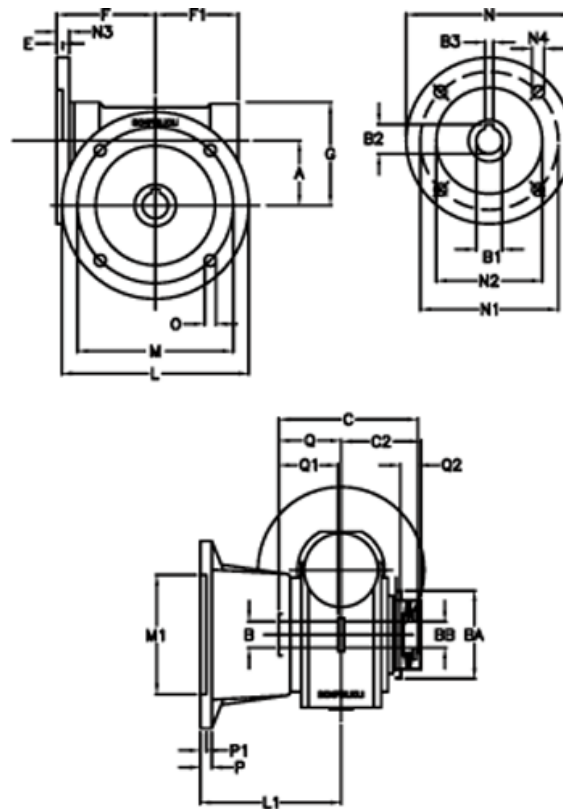

Data Sheet

Article number: 390204403562736

Description: Worm Gear with Torque Limiter
VF 44-L2-FA-35-P71B5

Measures

a = 44.6	C2 = 48	m = 87	P = 9
B = 18	Description = VF 44FA-xx-71B5	M1 = 60	P1 = 7
B1 E7 = 14	E = 2	N = 160	Q = 32.0
B2 = 16.3	F = 65	N1 = 130	Q1 = 32
B3 H9 = 5	F1 = 54	N2 = 110	Q2 = 12
BA = 40	g = 71	N3 = 10.5	
BB H7 = 11	L = 110	N4 = 9.5	
C = 79	L1 = 90	O = 8.5	